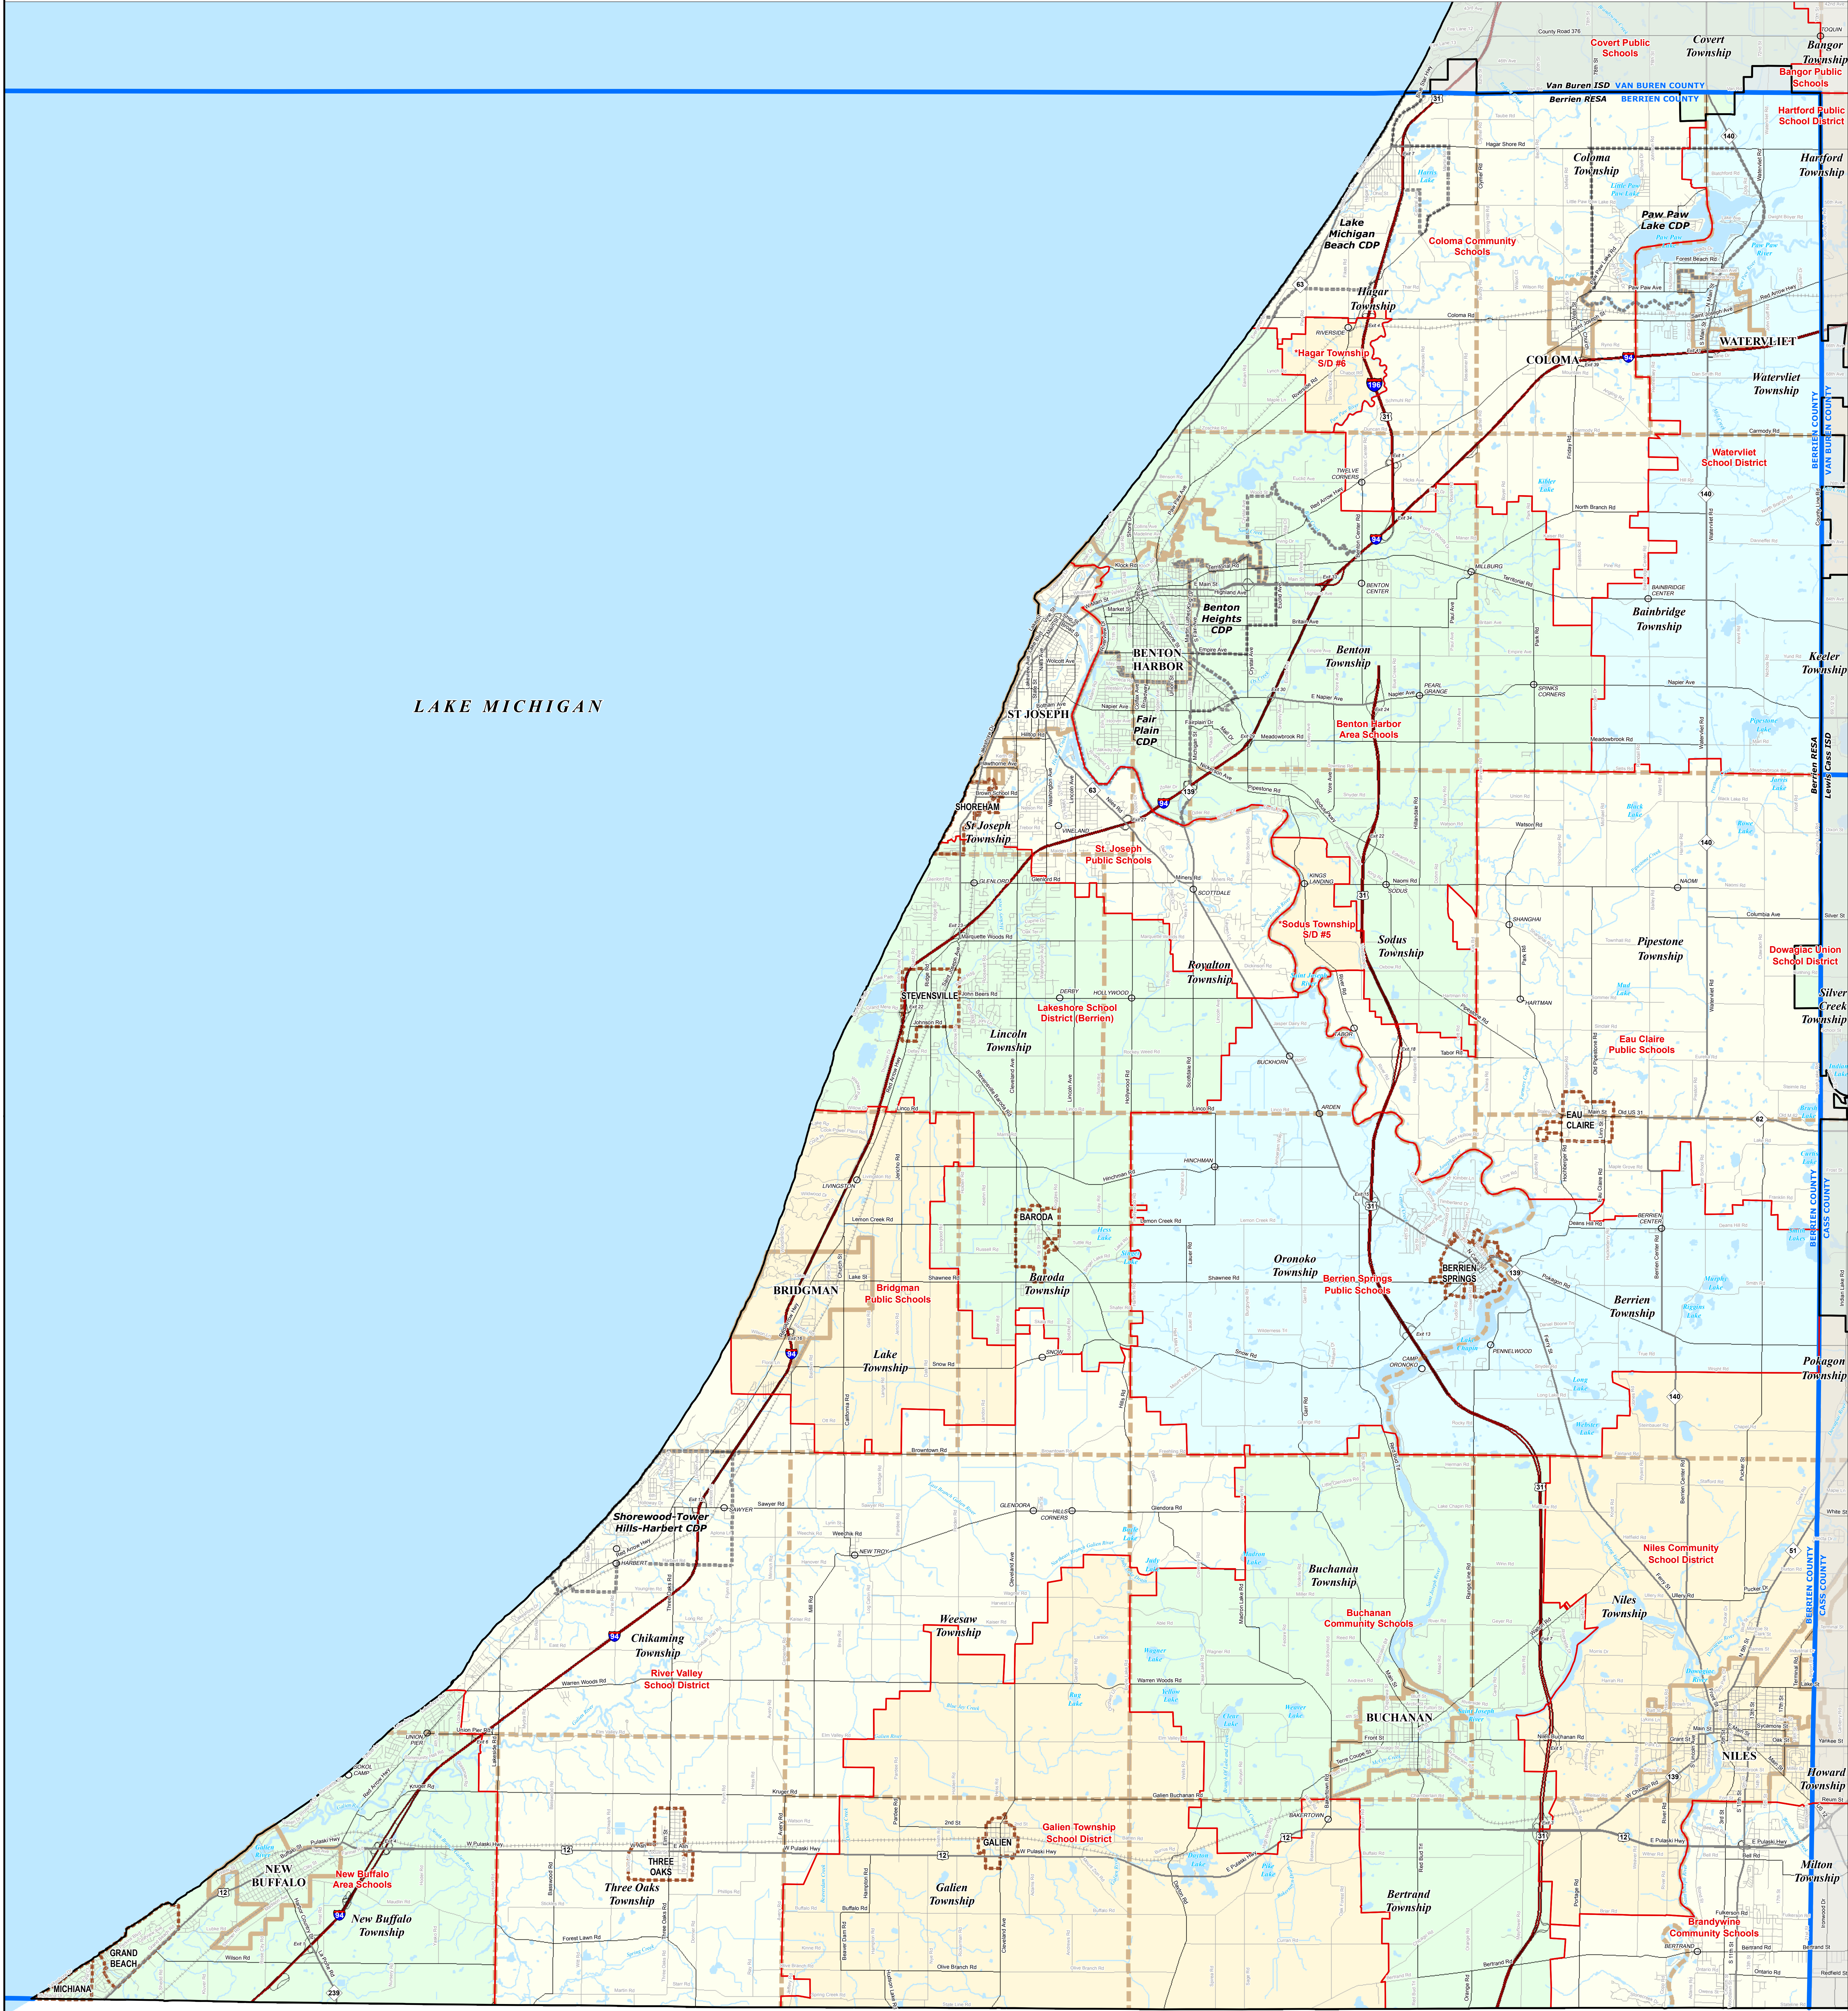

BERRIEN COUNTY SCHOOL DISTRICTS

0 1 2 Miles

*Note: Non K-12 School Districts identified with Asterisk (*) in Name

11/15/13

Legend

- Intermediate School District
- School District
- City
- Township
- Village
- Census Designated Place
- County
- Unincorporated Place
- Freeway
- Primary Road
- Local Road
- Railroad
- Water Feature
- River, Stream, or Drain

Source: Michigan Geographic Framework, v13a